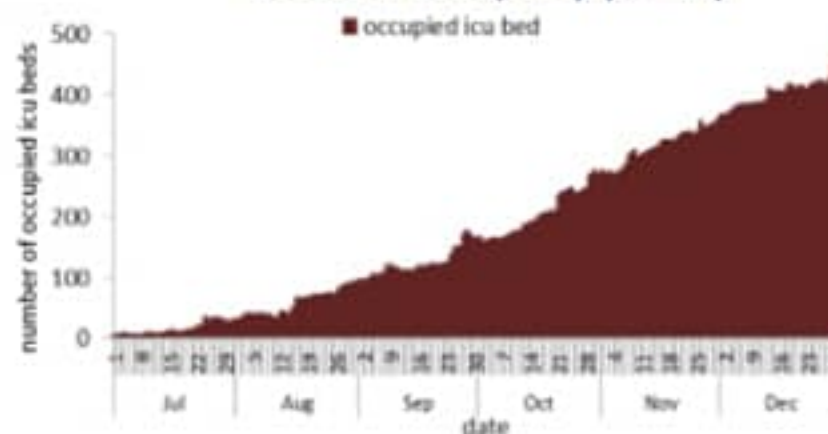

ICU bed occupancy per day

Confirmatory test in past day

2288 By PCR

97 By Antigen rapid test

PCR test in past day

16984 PCR tests

15822 Local PCR tests

1162 Airport PCR tests

- Border PCR tests

Other indicators

150 Duplicate cases in past day

129790 Remission (cumulative)