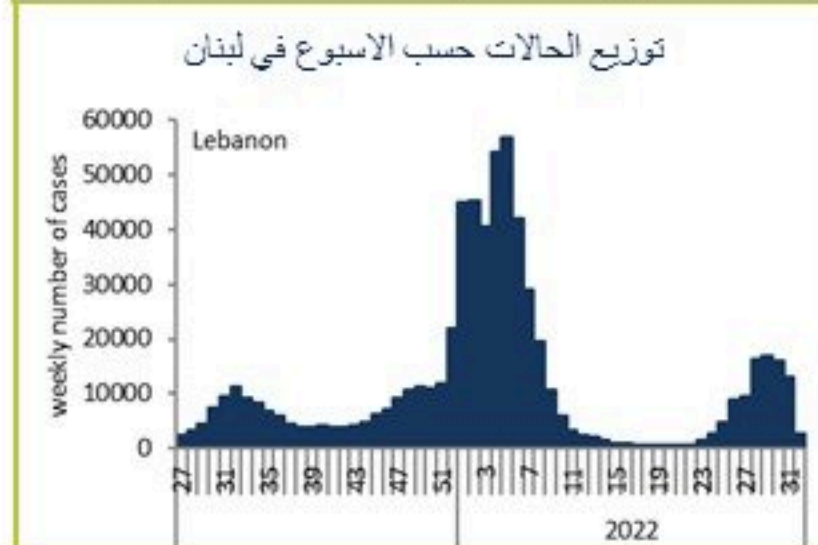

Caza	نسبة الوفيات / Mortality rate /		نسبة الحدوث / Incidence rate		للتيام 14 الأخيرة / Past 14 days		للتيام 7 الأخيرة / Past 7 days /		التراكمي / Cumulative						التضاء	
	للتيام 14 الأخيرة / Past 14 days	التراكمي / Cumulative	للتيام 14 الأخيرة / Past 14 days	التراكمي / Cumulative	الوفيات / Deaths	الحالات / Cases	الوفيات / Deaths	الحالات / Cases	الشفاء / Remission	الشفاء الزمني / Time remission	الشفاء المخبري / Lab-remission	غير الوافده / Local	الوافده / Travel	الوفيات / Deaths		الحالات / Cases
	/100000	/100000	/100000	/100000												
Beirut	0.41	225	679	27567	2	3,300	0	1,447	125,010	124,848	162	132,899	1,109	1,096	134,008	بيروت
Baabda	0.30	192	677	27526	2	4,452	1	1,836	168,270	168,191	79	180,471	667	1,263	181,138	بعبدا
Metn	1.26	169	564	22438	8	3,587	5	1,560	132,733	132,599	134	142,079	538	1,071	142,617	المتن
Chouf	0.95	210	307	18688	2	644	1	326	37,361	37,337	24	39,019	166	440	39,185	الشوف
Aleyh	0.00	283	786	37936	0	1,382	0	605	62,757	62,735	22	66,358	347	497	66,705	عاليه
Kesrwan	1.39	243	621	30516	3	1,336	1	572	61,422	61,351	71	65,377	250	522	65,627	كسروان
Jbeil	0.00	189	389	25004	0	427	0	210	26,112	26,064	48	27,329	92	207	27,421	جبيل
Tripoli	0.29	258	289	11716	1	981	0	474	37,051	37,031	20	39,559	275	878	39,834	طرابلس
Koura	0.00	173	473	20374	0	354	0	142	14,332	14,321	11	15,145	88	129	15,233	الكوره
Zghorta	1.31	239	399	22183	1	305	0	143	16,144	16,090	54	16,882	87	183	16,969	زعرتا
Batroun	0.00	149	449	18760	0	247	0	117	9,742	9,728	14	10,296	27	82	10,323	البترون
Akkar	0.64	167	167	8008	2	522	1	214	23,718	23,665	53	25,019	84	523	25,103	عكار
Becharreh	0.00	127	192	8664	0	50	0	24	2,124	2,067	57	2,255	5	33	2,260	بشري
Minieh Danieh	0.00	103	82	5051	0	175	0	82	10,314	10,298	16	10,779	64	222	10,843	المنية الصنية
Zahleh	0.00	294	341	18509	0	748	0	380	38,629	38,601	28	40,468	173	646	40,641	زحلة
West Bekaa	1.00	199	202	13805	1	203	0	100	13,252	13,249	3	13,784	61	200	13,845	البقاع الغربي
Baalbeck	1.40	241	235	15318	4	671	3	307	41,648	41,636	12	43,540	129	686	43,669	بعلبك
Hermel	0.00	176	48	7650	0	31	0	18	4,808	4,808		4,968	19	115	4,987	الهرمل
Rashaya	0.00	178	57	10272	0	23	0	12	4,038	4,037	1	4,138	15	72	4,153	راشيا
Saida	1.84	182	443	17595	6	1,444	5	582	53,401	53,387	14	57,059	325	594	57,384	صيدا
Sour	0.58	133	453	20072	2	1,557	0	671	64,852	64,833	19	68,544	468	457	69,012	صور
Jezzine	0.00	138	172	15018	0	55	0	17	4,573	4,569	4	4,790	11	44	4,801	جزين
Nabatieh	2.12	203	876	34645	3	1,239	2	583	45,616	45,608	8	48,763	229	287	48,992	النبطية
Bint Jbeil	0.00	203	584	27027	0	469	0	223	20,393	20,389	4	21,574	132	163	21,706	بنت جبيل
Marjeoun	1.59	137	260	17350	1	163	0	80	10,401	10,398	3	10,843	39	86	10,882	مرجعيون
Hasbaya	0.00	205	242	12147	0	72	0	30	3,426	3,426		3,542	72	61	3,614	حاصبيا
Unspecified					0	2,374	0	970	83,727	83,725	2	73,822	16,432	0	90,254	غير المحقق
Lebanon	0.71	199	504	22403	38	26,811	19	11,725	1,115,854	1,114,991	863	1,169,302	21,904	10,557	1,191,206	لبنان