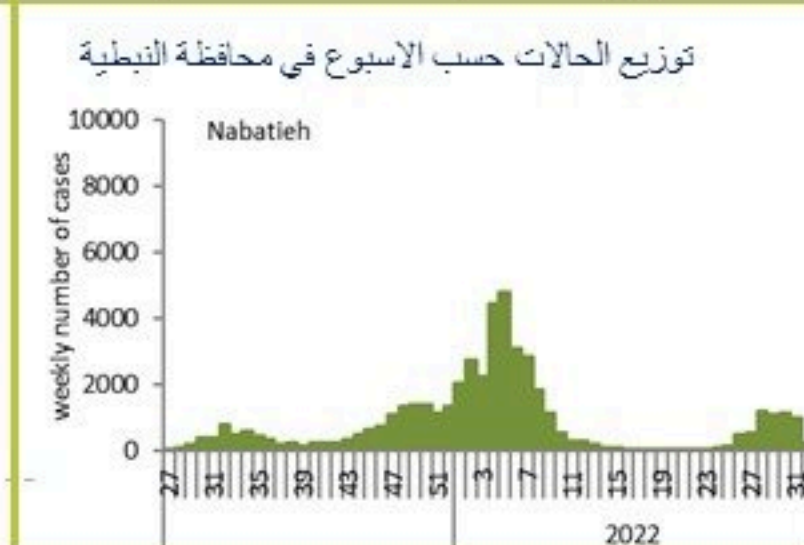

Caza	نسبة الوفيات / Mortality rate /		نسبة الحدوث / Incidence rate		للتيام 14 الأخيرة / Past 14 days		للتيام 7 الأخيرة / Past 7 days /		التراكمي / Cumulative						التضاء	
	للتيام 14 الأخيرة / Past 14 days	التراكمي / Cumulative	للتيام 14 الأخيرة / Past 14 days	التراكمي / Cumulative	الوفيات / Deaths	الحالات / Cases	الوفيات / Deaths	الحالات / Cases	الشفاء / Remission	الشفاء الزمني / Time remission	الشفاء المخبري / Lab-remission	غير الوافده / Local	الوافده / Travel	الوفيات / Deaths		الحالات / Cases
	/100000	/100000	/100000	/100000												
Beirut	0.41	225	679	27567	2	3,300	0	1,447	125,010	124,848	162	132,899	1,109	1,096	134,008	بيروت
Baabda	0.30	192	677	27526	2	4,452	1	1,836	168,270	168,191	79	180,471	667	1,263	181,138	بعبدا
Metn	1.26	169	564	22438	8	3,587	5	1,560	132,733	132,599	134	142,079	538	1,071	142,617	المتن
Chouf	0.95	210	307	18688	2	644	1	326	37,361	37,337	24	39,019	166	440	39,185	الشوف
Aleyh	0.00	283	786	37936	0	1,382	0	605	62,757	62,735	22	66,358	347	497	66,705	عاليه
Kesrwan	1.39	243	621	30516	3	1,336	1	572	61,422	61,351	71	65,377	250	522	65,627	كسروان
Jbeil	0.00	189	389	25004	0	427	0	210	26,112	26,064	48	27,329	92	207	27,421	جبيل
Tripoli	0.29	258	289	11716	1	981	0	474	37,051	37,031	20	39,559	275	878	39,834	طرابلس
Koura	0.00	173	473	20374	0	354	0	142	14,332	14,321	11	15,145	88	129	15,233	الكوره
Zghorta	1.31	239	399	22183	1	305	0	143	16,144	16,090	54	16,882	87	183	16,969	زعرتا
Batroun	0.00	149	449	18760	0	247	0	117	9,742	9,728	14	10,296	27	82	10,323	البترون
Akkar	0.64	167	167	8008	2	522	1	214	23,718	23,665	53	25,019	84	523	25,103	عكار
Becharreh	0.00	127	192	8664	0	50	0	24	2,124	2,067	57	2,255	5	33	2,260	بشري
Minieh Danieh	0.00	103	82	5051	0	175	0	82	10,314	10,298	16	10,779	64	222	10,843	المنية الصنية
Zahleh	0.00	294	341	18509	0	748	0	380	38,629	38,601	28	40,468	173	646	40,641	زحلة
West Bekaa	1.00	199	202	13805	1	203	0	100	13,252	13,249	3	13,784	61	200	13,845	البقاع الغربي
Baalbeck	1.40	241	235	15318	4	671	3	307	41,648	41,636	12	43,540	129	686	43,669	بعلبك
Hermel	0.00	176	48	7650	0	31	0	18	4,808	4,808		4,968	19	115	4,987	الهرمل
Rashaya	0.00	178	57	10272	0	23	0	12	4,038	4,037	1	4,138	15	72	4,153	راشيا
Saida	1.84	182	443	17595	6	1,444	5	582	53,401	53,387	14	57,059	325	594	57,384	صيدا
Sour	0.58	133	453	20072	2	1,557	0	671	64,852	64,833	19	68,544	468	457	69,012	صور
Jezzine	0.00	138	172	15018	0	55	0	17	4,573	4,569	4	4,790	11	44	4,801	جزين
Nabatieh	2.12	203	876	34645	3	1,239	2	583	45,616	45,608	8	48,763	229	287	48,992	النبطية
Bint Jbeil	0.00	203	584	27027	0	469	0	223	20,393	20,389	4	21,574	132	163	21,706	بنت جبيل
Marjeoun	1.59	137	260	17350	1	163	0	80	10,401	10,398	3	10,843	39	86	10,882	مرجعيون
Hasbaya	0.00	205	242	12147	0	72	0	30	3,426	3,426		3,542	72	61	3,614	حاصبيا
Unspecified					0	2,374	0	970	83,727	83,725	2	73,822	16,432	0	90,254	غير المحقق
Lebanon	0.71	199	504	22403	38	26,811	19	11,725	1,115,854	1,114,991	863	1,169,302	21,904	10,557	1,191,206	لبنان