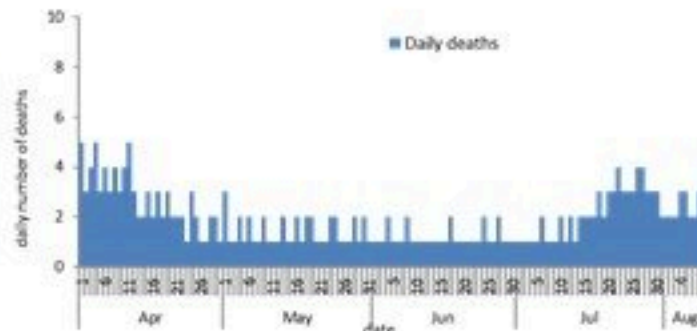

COVID-19 surveillance

The report will focus in severe cases.

In past 7 days, 87 new admissions were reported (1.6/100000), and 19 deaths (0.36/100000). The ICU COVID-19 occupancy was 38% (74 beds over 197).

The PCR local positivity rate was 21.1%. The community transmission is at level 4.

COVID-19 hospital daily bed occupancy

COVID-19 PCR positivity rate

COVID-19 daily deaths

	Past 7 days	Past 14 days
New hospital admission	87	180
Admission rate /100000	1.6	3.4
New deaths	19	38
Mortality rate /100000	0.36	0.71
PCR positivity rate %	21.1%	23.9%
Local Incidence rate /100000	221	504
Testing rate /100000	1037	2051
All admissions	Past day	% Occupancy
Occupied beds	161	32%
Occupied ICU beds	74 (14)	38%
New	Past day	Cumulative
New deaths	4	10557
New cases (average past 7 days)	1675	1191206
Hot line	Past day	Cumulative
1787 (1)	149	434553
1214	481	747693

COVID-19 Vaccination (source: Impact database)

Number of doses: daily and cumulative

	Past day	Cumulative	Coverage (12y+)
Registered	686	3851386	70.7%
1 st dose	677	2713129	49.8%
2 nd dose	557	2388509	43.8%
3 rd dose	1103	629730	26.4%*