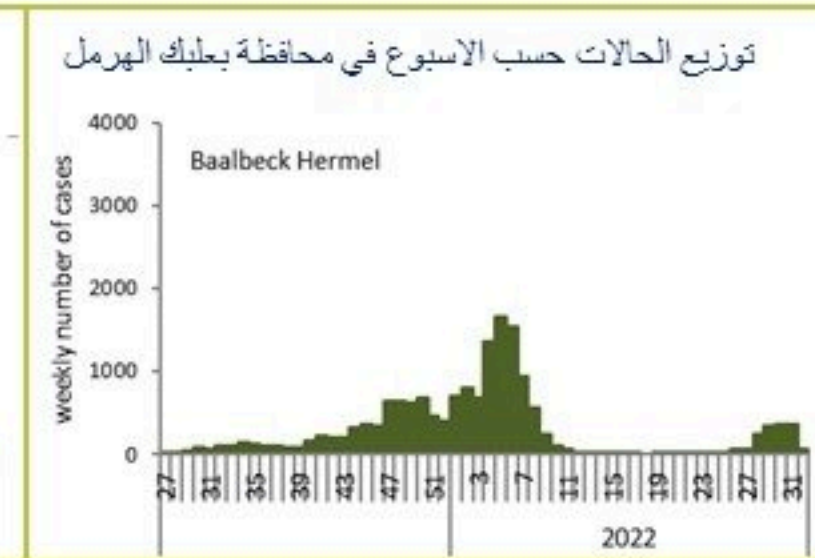

Caza	نسبة الوفيات / Mortality rate /		نسبة الحدوث / Incidence rate		للتيام 14 الأخيرة / Past 14 days		للتيام 7 الأخيرة / Past 7 days /		التراكمي / Cumulative						التضاء	
	للتيام 14 الأخيرة / Past 14 days	التراكمي / Cumulative	للتيام 14 الأخيرة / Past 14 days	التراكمي / Cumulative	الوفيات / Deaths	الحالات / Cases	الوفيات / Deaths	الحالات / Cases	الشفاء / Remission	الشفاء الزمني / Time remission	الشفاء المخبري / Lab-remission	غير الوافده / Local	الوافده / Travel	الوفيات / Deaths		الحالات / Cases
	/100000	/100000	/100000	/100000												
Beirut	0.41	225	679	27567	2	3,300	0	1,447	125,010	124,848	162	132,899	1,109	1,096	134,008	بيروت
Baabda	0.30	192	677	27526	2	4,452	1	1,836	168,270	168,191	79	180,471	667	1,263	181,138	بعبدا
Metn	1.26	169	564	22438	8	3,587	5	1,560	132,733	132,599	134	142,079	538	1,071	142,617	المتن
Chouf	0.95	210	307	18688	2	644	1	326	37,361	37,337	24	39,019	166	440	39,185	الشوف
Aleyh	0.00	283	786	37936	0	1,382	0	605	62,757	62,735	22	66,358	347	497	66,705	عاليه
Kesrwan	1.39	243	621	30516	3	1,336	1	572	61,422	61,351	71	65,377	250	522	65,627	كسروان
Jbeil	0.00	189	389	25004	0	427	0	210	26,112	26,064	48	27,329	92	207	27,421	جبيل
Tripoli	0.29	258	289	11716	1	981	0	474	37,051	37,031	20	39,559	275	878	39,834	طرابلس
Koura	0.00	173	473	20374	0	354	0	142	14,332	14,321	11	15,145	88	129	15,233	الكوره
Zghorta	1.31	239	399	22183	1	305	0	143	16,144	16,090	54	16,882	87	183	16,969	زعرتا
Batroun	0.00	149	449	18760	0	247	0	117	9,742	9,728	14	10,296	27	82	10,323	البترون
Akkar	0.64	167	167	8008	2	522	1	214	23,718	23,665	53	25,019	84	523	25,103	عكار
Becharreh	0.00	127	192	8664	0	50	0	24	2,124	2,067	57	2,255	5	33	2,260	بشري
Minieh Danieh	0.00	103	82	5051	0	175	0	82	10,314	10,298	16	10,779	64	222	10,843	المنية الصنية
Zahleh	0.00	294	341	18509	0	748	0	380	38,629	38,601	28	40,468	173	646	40,641	زحلة
West Bekaa	1.00	199	202	13805	1	203	0	100	13,252	13,249	3	13,784	61	200	13,845	البقاع الغربي
Baalbeck	1.40	241	235	15318	4	671	3	307	41,648	41,636	12	43,540	129	686	43,669	بعلبك
Hermel	0.00	176	48	7650	0	31	0	18	4,808	4,808		4,968	19	115	4,987	الهرمل
Rashaya	0.00	178	57	10272	0	23	0	12	4,038	4,037	1	4,138	15	72	4,153	راشيا
Saida	1.84	182	443	17595	6	1,444	5	582	53,401	53,387	14	57,059	325	594	57,384	صيدا
Sour	0.58	133	453	20072	2	1,557	0	671	64,852	64,833	19	68,544	468	457	69,012	صور
Jezzine	0.00	138	172	15018	0	55	0	17	4,573	4,569	4	4,790	11	44	4,801	جزين
Nabatieh	2.12	203	876	34645	3	1,239	2	583	45,616	45,608	8	48,763	229	287	48,992	النبطية
Bint Jbeil	0.00	203	584	27027	0	469	0	223	20,393	20,389	4	21,574	132	163	21,706	بنت جبيل
Marjeoun	1.59	137	260	17350	1	163	0	80	10,401	10,398	3	10,843	39	86	10,882	مرجعيون
Hasbaya	0.00	205	242	12147	0	72	0	30	3,426	3,426		3,542	72	61	3,614	حاصبيا
Unspecified					0	2,374	0	970	83,727	83,725	2	73,822	16,432	0	90,254	غير المحقق
Lebanon	0.71	199	504	22403	38	26,811	19	11,725	1,115,854	1,114,991	863	1,169,302	21,904	10,557	1,191,206	لبنان