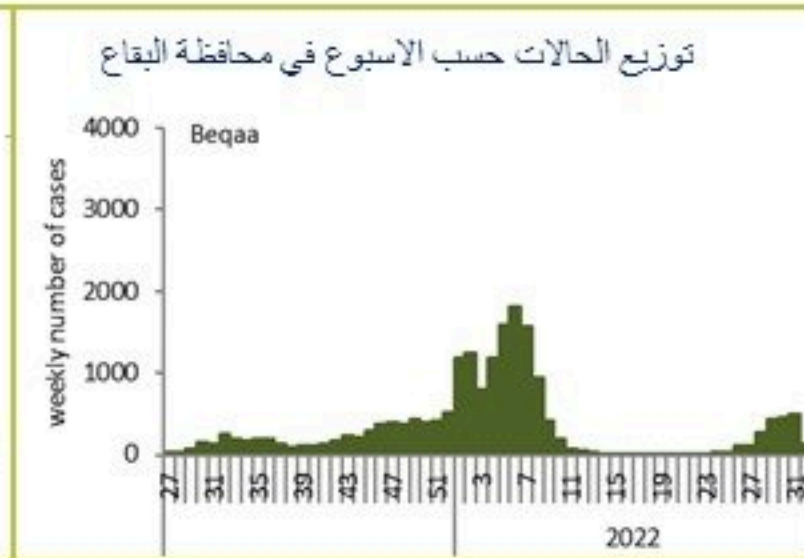

Caza	نسبة الوفيات / Mortality rate /		نسبة الحدوث / Incidence rate		للتيام 14 الأخيرة / Past 14 days		للتيام 7 الأخيرة / Past 7 days /		التراكمي / Cumulative						التضاء	
	للتيام 14 الأخيرة / Past 14 days	التراكمي / Cumulative	للتيام 14 الأخيرة / Past 14 days	التراكمي / Cumulative	الوفيات / Deaths	الحالات / Cases	الوفيات / Deaths	الحالات / Cases	الشفاء / Remission	الشفاء الزمني / Time remission	الشفاء المخبري / Lab-remission	غير الوافده / Local	الوافده / Travel	الوفيات / Deaths		الحالات / Cases
	/100000	/100000	/100000	/100000												
Beirut	0.41	225	679	27567	2	3,300	0	1,447	125,010	124,848	162	132,899	1,109	1,096	134,008	بيروت
Baabda	0.30	192	677	27526	2	4,452	1	1,836	168,270	168,191	79	180,471	667	1,263	181,138	بعبدا
Metn	1.26	169	564	22438	8	3,587	5	1,560	132,733	132,599	134	142,079	538	1,071	142,617	المتن
Chouf	0.95	210	307	18688	2	644	1	326	37,361	37,337	24	39,019	166	440	39,185	الشوف
Aleyh	0.00	283	786	37936	0	1,382	0	605	62,757	62,735	22	66,358	347	497	66,705	عاليه
Kesrwan	1.39	243	621	30516	3	1,336	1	572	61,422	61,351	71	65,377	250	522	65,627	كسروان
Jbeil	0.00	189	389	25004	0	427	0	210	26,112	26,064	48	27,329	92	207	27,421	جبيل
Tripoli	0.29	258	289	11716	1	981	0	474	37,051	37,031	20	39,559	275	878	39,834	طرابلس
Koura	0.00	173	473	20374	0	354	0	142	14,332	14,321	11	15,145	88	129	15,233	الكوره
Zghorta	1.31	239	399	22183	1	305	0	143	16,144	16,090	54	16,882	87	183	16,969	زعرتا
Batroun	0.00	149	449	18760	0	247	0	117	9,742	9,728	14	10,296	27	82	10,323	البترون
Akkar	0.64	167	167	8008	2	522	1	214	23,718	23,665	53	25,019	84	523	25,103	عكار
Becharreh	0.00	127	192	8664	0	50	0	24	2,124	2,067	57	2,255	5	33	2,260	بشري
Minieh Danieh	0.00	103	82	5051	0	175	0	82	10,314	10,298	16	10,779	64	222	10,843	المنية الصنية
Zahleh	0.00	294	341	18509	0	748	0	380	38,629	38,601	28	40,468	173	646	40,641	زحلة
West Bekaa	1.00	199	202	13805	1	203	0	100	13,252	13,249	3	13,784	61	200	13,845	البقاع الغربي
Baalbeck	1.40	241	235	15318	4	671	3	307	41,648	41,636	12	43,540	129	686	43,669	بعلبك
Hermel	0.00	176	48	7650	0	31	0	18	4,808	4,808		4,968	19	115	4,987	الهرمل
Rashaya	0.00	178	57	10272	0	23	0	12	4,038	4,037	1	4,138	15	72	4,153	راشيا
Saida	1.84	182	443	17595	6	1,444	5	582	53,401	53,387	14	57,059	325	594	57,384	صيدا
Sour	0.58	133	453	20072	2	1,557	0	671	64,852	64,833	19	68,544	468	457	69,012	صور
Jezzine	0.00	138	172	15018	0	55	0	17	4,573	4,569	4	4,790	11	44	4,801	جزين
Nabatieh	2.12	203	876	34645	3	1,239	2	583	45,616	45,608	8	48,763	229	287	48,992	النبطية
Bint Jbeil	0.00	203	584	27027	0	469	0	223	20,393	20,389	4	21,574	132	163	21,706	بنت جبيل
Marjeoun	1.59	137	260	17350	1	163	0	80	10,401	10,398	3	10,843	39	86	10,882	مرجعيون
Hasbaya	0.00	205	242	12147	0	72	0	30	3,426	3,426		3,542	72	61	3,614	حاصبيا
Unspecified					0	2,374	0	970	83,727	83,725	2	73,822	16,432	0	90,254	غير المحقق
Lebanon	0.71	199	504	22403	38	26,811	19	11,725	1,115,854	1,114,991	863	1,169,302	21,904	10,557	1,191,206	لبنان