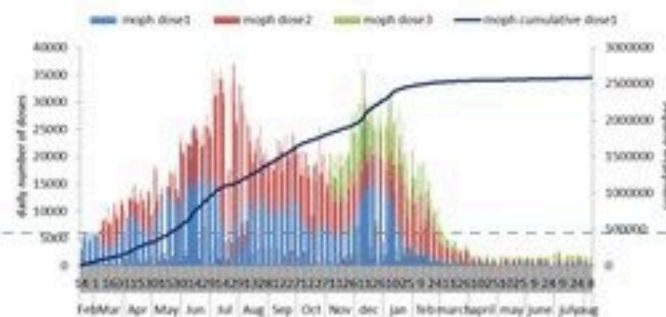

The PCR local positivity rate was 21.1%. The community transmission is at level 4.

COVID-19 hospital daily bed occupancy

COVID-19 PCR positivity rate

COVID-19 daily deaths

	Past 7 days	Past 14 days
New hospital admission	87	180
Admission rate /100000	1.6	3.4
New deaths	19	38
Mortality rate /100000	0.36	0.71
PCR positivity rate %	21.1%	23.9%
Local Incidence rate /100000	221	504
Testing rate /100000	1037	2051
All admissions	Past day	% Occupancy
Occupied beds	161	32%
Occupied ICU beds	74 (14)	38%
New	Past day	Cumulative
New deaths	4	10557
New cases (average past 7 days)	1675	1191206
Hot line	Past day	Cumulative
1787 (1)	149	434553
1214	481	747693

COVID-19 Vaccination (source: Impact database)

Number of doses: daily and cumulative

	Past day	Cumulative	Coverage (12y+)
Registered	686	3851386	70.7%
1 st dose	677	2713129	49.8%
2 nd dose	557	2388509	43.8%
3 rd dose	1103	629730	26.4%*