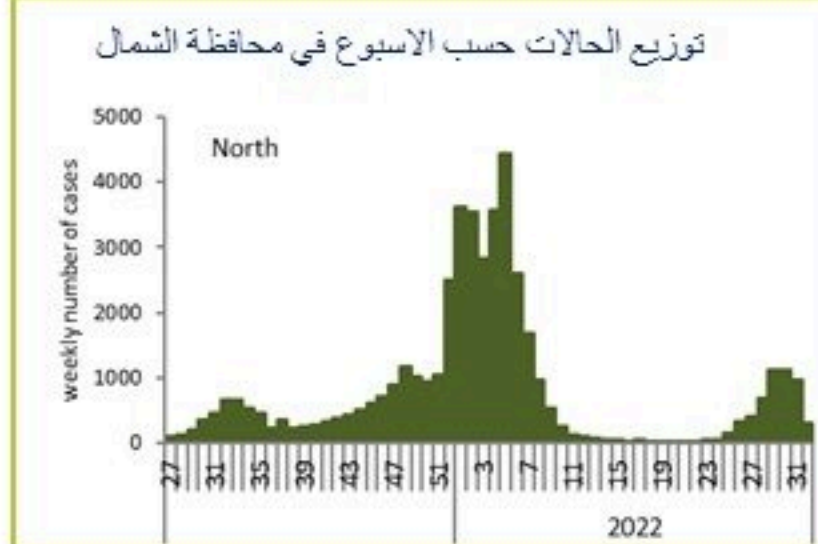

Caza	نسبة الوفيات / Mortality rate /		نسبة الحدوث / Incidence rate		للتيام 14 الأخيرة / Past 14 days		للتيام 7 الأخيرة / Past 7 days /		التراكمي / Cumulative						التضاء	
	للتيام 14 الأخيرة / Past 14 days	التراكمي / Cumulative	للتيام 14 الأخيرة / Past 14 days	التراكمي / Cumulative	الوفيات / Deaths	الحالات / Cases	الوفيات / Deaths	الحالات / Cases	الشفاء / Remission	الشفاء الزمني / Time remission	الشفاء المخبري / Lab-remission	غير الوافده / Local	الوافده / Travel	الوفيات / Deaths		الحالات / Cases
	/100000	/100000	/100000	/100000												
Beirut	0.41	225	679	27567	2	3,300	0	1,447	125,010	124,848	162	132,899	1,109	1,096	134,008	بيروت
Baabda	0.30	192	677	27526	2	4,452	1	1,836	168,270	168,191	79	180,471	667	1,263	181,138	بعبدا
Metn	1.26	169	564	22438	8	3,587	5	1,560	132,733	132,599	134	142,079	538	1,071	142,617	المتن
Chouf	0.95	210	307	18688	2	644	1	326	37,361	37,337	24	39,019	166	440	39,185	الشوف
Aleyh	0.00	283	786	37936	0	1,382	0	605	62,757	62,735	22	66,358	347	497	66,705	عاليه
Kesrwan	1.39	243	621	30516	3	1,336	1	572	61,422	61,351	71	65,377	250	522	65,627	كسروان
Jbeil	0.00	189	389	25004	0	427	0	210	26,112	26,064	48	27,329	92	207	27,421	جبيل
Tripoli	0.29	258	289	11716	1	981	0	474	37,051	37,031	20	39,559	275	878	39,834	طرابلس
Koura	0.00	173	473	20374	0	354	0	142	14,332	14,321	11	15,145	88	129	15,233	الكوره
Zghorta	1.31	239	399	22183	1	305	0	143	16,144	16,090	54	16,882	87	183	16,969	زعرتا
Batroun	0.00	149	449	18760	0	247	0	117	9,742	9,728	14	10,296	27	82	10,323	البترون
Akkar	0.64	167	167	8008	2	522	1	214	23,718	23,665	53	25,019	84	523	25,103	عكار
Becharreh	0.00	127	192	8664	0	50	0	24	2,124	2,067	57	2,255	5	33	2,260	بشري
Minieh Danieh	0.00	103	82	5051	0	175	0	82	10,314	10,298	16	10,779	64	222	10,843	المنية الصنية
Zahleh	0.00	294	341	18509	0	748	0	380	38,629	38,601	28	40,468	173	646	40,641	زحلة
West Bekaa	1.00	199	202	13805	1	203	0	100	13,252	13,249	3	13,784	61	200	13,845	البقاع الغربي
Baalbeck	1.40	241	235	15318	4	671	3	307	41,648	41,636	12	43,540	129	686	43,669	بعلبك
Hermel	0.00	176	48	7650	0	31	0	18	4,808	4,808		4,968	19	115	4,987	الهرمل
Rashaya	0.00	178	57	10272	0	23	0	12	4,038	4,037	1	4,138	15	72	4,153	راشيا
Saida	1.84	182	443	17595	6	1,444	5	582	53,401	53,387	14	57,059	325	594	57,384	صيدا
Sour	0.58	133	453	20072	2	1,557	0	671	64,852	64,833	19	68,544	468	457	69,012	صور
Jezzine	0.00	138	172	15018	0	55	0	17	4,573	4,569	4	4,790	11	44	4,801	جزين
Nabatieh	2.12	203	876	34645	3	1,239	2	583	45,616	45,608	8	48,763	229	287	48,992	النبطية
Bint Jbeil	0.00	203	584	27027	0	469	0	223	20,393	20,389	4	21,574	132	163	21,706	بنت جبيل
Marjeoun	1.59	137	260	17350	1	163	0	80	10,401	10,398	3	10,843	39	86	10,882	مرجعيون
Hasbaya	0.00	205	242	12147	0	72	0	30	3,426	3,426		3,542	72	61	3,614	حاصبيا
Unspecified					0	2,374	0	970	83,727	83,725	2	73,822	16,432	0	90,254	غير المحقق
Lebanon	0.71	199	504	22403	38	26,811	19	11,725	1,115,854	1,114,991	863	1,169,302	21,904	10,557	1,191,206	لبنان