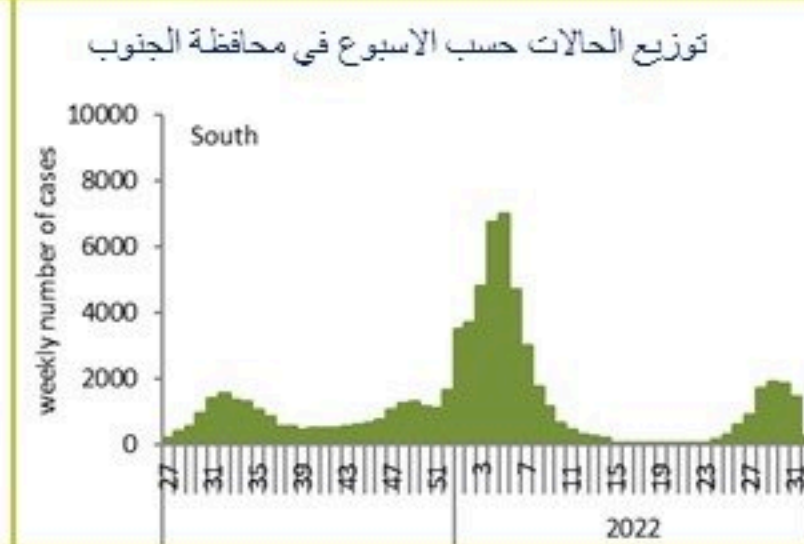

Caza	نسبة الوفيات / Mortality rate /		نسبة الحدوث / Incidence rate		للتيام 14 الأخيرة / Past 14 days		للتيام 7 الأخيرة / Past 7 days /		التراكمي / Cumulative						التضاء	
	للتيام 14 الأخيرة / Past 14 days	التراكمي / Cumulative	للتيام 14 الأخيرة / Past 14 days	التراكمي / Cumulative	الوفيات / Deaths	الحالات / Cases	الوفيات / Deaths	الحالات / Cases	الشفاء / Remission	الشفاء الزمني / Time remission	الشفاء المخبري / Lab-remission	غير الوافده / Local	الوافده / Travel	الوفيات / Deaths		الحالات / Cases
	/100000	/100000	/100000	/100000												
Beirut	0.41	225	679	27567	2	3,300	0	1,447	125,010	124,848	162	132,899	1,109	1,096	134,008	بيروت
Baabda	0.30	192	677	27526	2	4,452	1	1,836	168,270	168,191	79	180,471	667	1,263	181,138	بعبدا
Metn	1.26	169	564	22438	8	3,587	5	1,560	132,733	132,599	134	142,079	538	1,071	142,617	المتن
Chouf	0.95	210	307	18688	2	644	1	326	37,361	37,337	24	39,019	166	440	39,185	الشوف
Aleyh	0.00	283	786	37936	0	1,382	0	605	62,757	62,735	22	66,358	347	497	66,705	عاليه
Kesrwan	1.39	243	621	30516	3	1,336	1	572	61,422	61,351	71	65,377	250	522	65,627	كسروان
Jbeil	0.00	189	389	25004	0	427	0	210	26,112	26,064	48	27,329	92	207	27,421	جبيل
Tripoli	0.29	258	289	11716	1	981	0	474	37,051	37,031	20	39,559	275	878	39,834	طرابلس
Koura	0.00	173	473	20374	0	354	0	142	14,332	14,321	11	15,145	88	129	15,233	الكوره
Zghorta	1.31	239	399	22183	1	305	0	143	16,144	16,090	54	16,882	87	183	16,969	زعرتا
Batroun	0.00	149	449	18760	0	247	0	117	9,742	9,728	14	10,296	27	82	10,323	البترون
Akkar	0.64	167	167	8008	2	522	1	214	23,718	23,665	53	25,019	84	523	25,103	عكار
Becharreh	0.00	127	192	8664	0	50	0	24	2,124	2,067	57	2,255	5	33	2,260	بشري
Minieh Danieh	0.00	103	82	5051	0	175	0	82	10,314	10,298	16	10,779	64	222	10,843	المنية الصنية
Zahleh	0.00	294	341	18509	0	748	0	380	38,629	38,601	28	40,468	173	646	40,641	زحلة
West Bekaa	1.00	199	202	13805	1	203	0	100	13,252	13,249	3	13,784	61	200	13,845	البقاع الغربي
Baalbeck	1.40	241	235	15318	4	671	3	307	41,648	41,636	12	43,540	129	686	43,669	بعلبك
Hermel	0.00	176	48	7650	0	31	0	18	4,808	4,808		4,968	19	115	4,987	الهرمل
Rashaya	0.00	178	57	10272	0	23	0	12	4,038	4,037	1	4,138	15	72	4,153	راشيا
Saida	1.84	182	443	17595	6	1,444	5	582	53,401	53,387	14	57,059	325	594	57,384	صيدا
Sour	0.58	133	453	20072	2	1,557	0	671	64,852	64,833	19	68,544	468	457	69,012	صور
Jezzine	0.00	138	172	15018	0	55	0	17	4,573	4,569	4	4,790	11	44	4,801	جزين
Nabatieh	2.12	203	876	34645	3	1,239	2	583	45,616	45,608	8	48,763	229	287	48,992	النبطية
Bint Jbeil	0.00	203	584	27027	0	469	0	223	20,393	20,389	4	21,574	132	163	21,706	بنت جبيل
Marjeoun	1.59	137	260	17350	1	163	0	80	10,401	10,398	3	10,843	39	86	10,882	مرجعيون
Hasbaya	0.00	205	242	12147	0	72	0	30	3,426	3,426		3,542	72	61	3,614	حاصبيا
Unspecified					0	2,374	0	970	83,727	83,725	2	73,822	16,432	0	90,254	غير المحقق
Lebanon	0.71	199	504	22403	38	26,811	19	11,725	1,115,854	1,114,991	863	1,169,302	21,904	10,557	1,191,206	لبنان