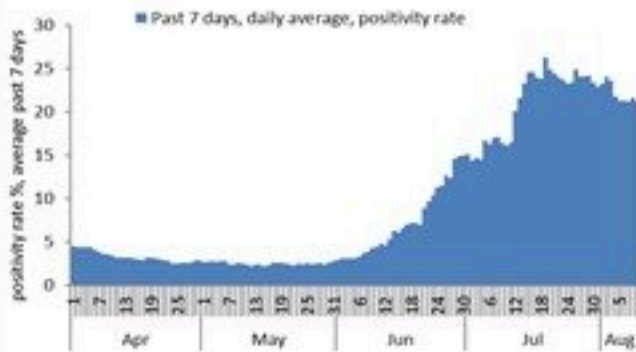

التلقيح	ليوم امس	التراكمي	التغطية (12y+)
المسجلين	686	3851386	70.7%
الجرعة (1)	677	2713129	49.8%
الجرعة (2)	557	2388509	43.8%
الجرعة (3)	1103	629730	26.4%*

* نسبة من مجموع متلقي الجرعة الثانية

10 August 2022

COVID-19 surveillance

The report will focus in severe cases.

In past 7 days, 87 new admissions were reported (1.6/100000), and 19 deaths (0.36/100000). The ICU COVID-19 occupancy was 38% (74 beds over 197).

The PCR local positivity rate was 21.1%. The community transmission is at level 4.

COVID-19 hospital daily bed occupancy

COVID-19 PCR positivity rate

COVID-19 daily deaths

	Past 7 days	Past 14 days
New hospital admission	87	180
Admission rate /100000	1.6	3.4
New deaths	19	38
Mortality rate /100000	0.36	0.71
PCR positivity rate %	21.1%	23.9%
Local Incidence rate /100000	221	504
Testing rate /100000	1037	2051
All admissions	Past day	% Occupancy
Occupied beds	161	32%
Occupied ICU beds	74 (14)	38%
New	Past day	Cumulative
New deaths	4	10557
New cases (average past 7 days)	1675	1191206
Hot line	Past day	Cumulative
1787 (1)	149	434553
1214	481	747693

COVID-19 Vaccination (source: Impact database)

Number of doses: daily and cumulative

	Past day	Cumulative	Coverage (12y+)
Registered	686	3851386	70.7%
1 st dose	677	2713129	49.8%
2 nd dose	557	2388509	43.8%
3 rd dose	1103	629730	26.4%*