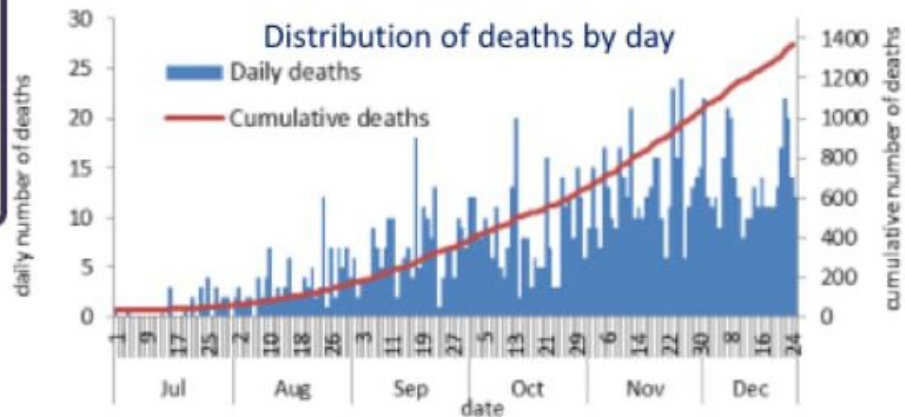

Covid-19 surveillance in Lebanon

26 December 2020

Public Health Recommendations:

1787

New number for Call Center
(available from land line)

Cumulative number	Past 24 hours	
169472	1403	Confirmed cases in Lebanon
166183	1370	Confirmed local cases
3289	33	Confirmed imported cases
1379	12	Deaths
1945	2	Cases among healthcare workers

Bed occupancy of past day

1077	Occupied hospital beds
422	Occupied ICU beds
139	Mechanical ventilation

Indicators for past 14 days

3278	Local testing rate /100000
13.5%	Local positivity PCR test
24227	Active cases
457	Local incidence rate /100000

Confirmatory test in past day

1329	By PCR
74	By Antigen test

PCR test in past day

11124	PCR tests
10168	Local PCR tests
823	Airport PCR tests
133	Border PCR tests

Other indicators

94	Duplicate cases in past day
120780	Remission (cumulative)