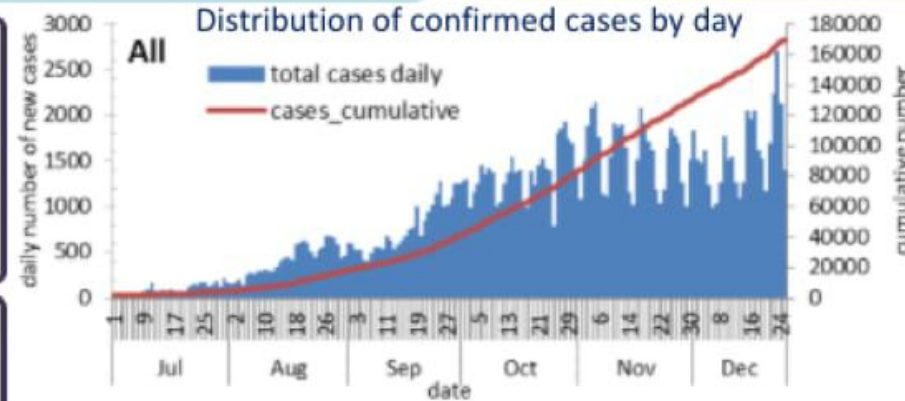

Covid-19 surveillance in Lebanon

26 December 2020

Public Health Recommendations:

1787

New number for Call Center
(available from land line)

Cumulative number	Past 24 hours	
169472	1403	Confirmed cases in Lebanon
166183	1370	Confirmed local cases
3289	33	Confirmed imported cases
1379	12	Deaths
1945	2	Cases among healthcare workers

Bed occupancy of past day

1077	Occupied hospital beds
422	Occupied ICU beds
139	Mechanical ventilation

Indicators for past 14 days

3278	Local testing rate /100000
13.5%	Local positivity PCR test
24227	Active cases
457	Local incidence rate /100000

Confirmatory test in past day

1329	By PCR
74	By Antigen test

PCR test in past day

11124	PCR tests
10168	Local PCR tests
823	Airport PCR tests
133	Border PCR tests

Other indicators

94	Duplicate cases in past day
120780	Remission (cumulative)