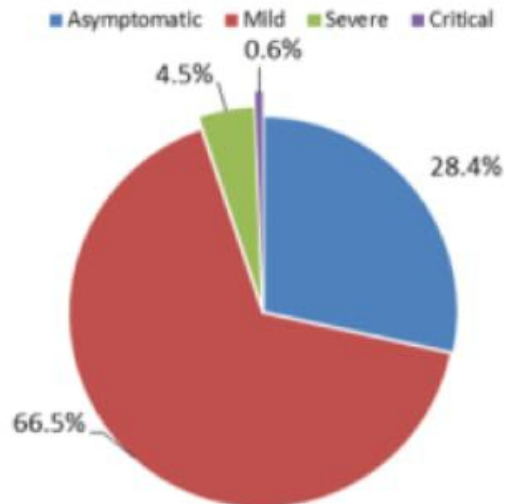

توزيع الحالات حسب المرض (%)
Case distribution by severity (%)