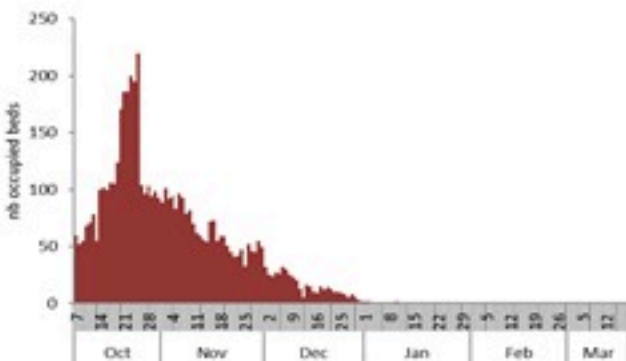

حسب البلدة
(للحالات المثبتة)

Cholera Surveillance Report

19 Mar 2023

Call Centers
 1760 (Red Cross)
 1787 (MOPH)

All cases (suspected and confirmed)		Confirmed Cases		Deaths (confirmed)	
New (past 24 h)	Cumulative	New (past 24 h)	Cumulative	New	Cumulative
10	7022	0	671	0	23

By Sex
(suspected and confirmed)

Occupied hospital beds
(suspected and confirmed)

By date of report
(suspected and confirmed)

By Hospital Admission
(suspected and confirmed)

By locality (confirmed cases)

By age group
(suspected and confirmed cases)