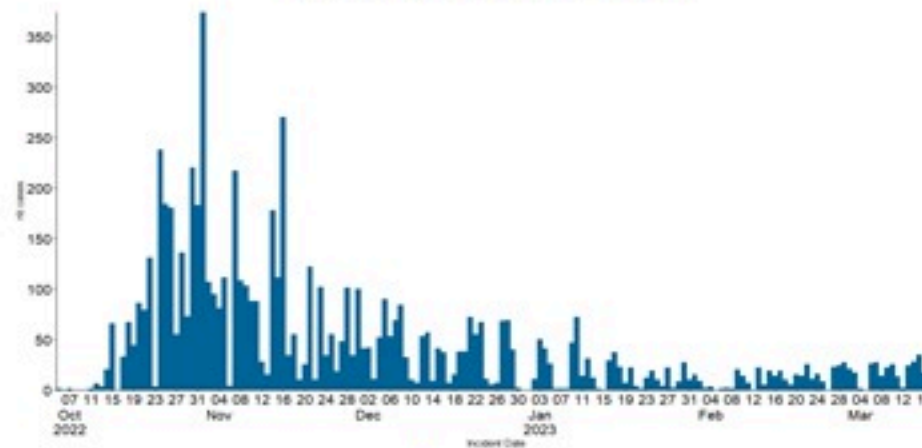

حسب البلدة
(للحالات المثبتة)

Cholera Surveillance Report

19 Mar 2023

Call Centers
 1760 (Red Cross)
 1787 (MOPH)

All cases (suspected and confirmed)		Confirmed Cases		Deaths (confirmed)	
New (past 24 h)	Cumulative	New (past 24 h)	Cumulative	New	Cumulative
10	7022	0	671	0	23

By Sex
(suspected and confirmed)

Occupied hospital beds
(suspected and confirmed)

By date of report
(suspected and confirmed)

By Hospital Admission
(suspected and confirmed)

By locality (confirmed cases)

By age group
(suspected and confirmed cases)