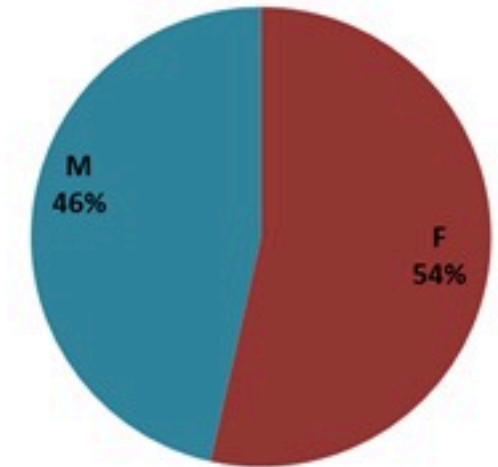

حسب البلدة
(للحالات المثبتة)

Cholera Surveillance Report

19 Mar 2023

Call Centers
 1760 (Red Cross)
 1787 (MOPH)

All cases (suspected and confirmed)		Confirmed Cases		Deaths (confirmed)	
New (past 24 h)	Cumulative	New (past 24 h)	Cumulative	New	Cumulative
10	7022	0	671	0	23

By Sex
(suspected and confirmed)

Occupied hospital beds
(suspected and confirmed)

By date of report
(suspected and confirmed)

By Hospital Admission
(suspected and confirmed)

By locality (confirmed cases)

By age group
(suspected and confirmed cases)