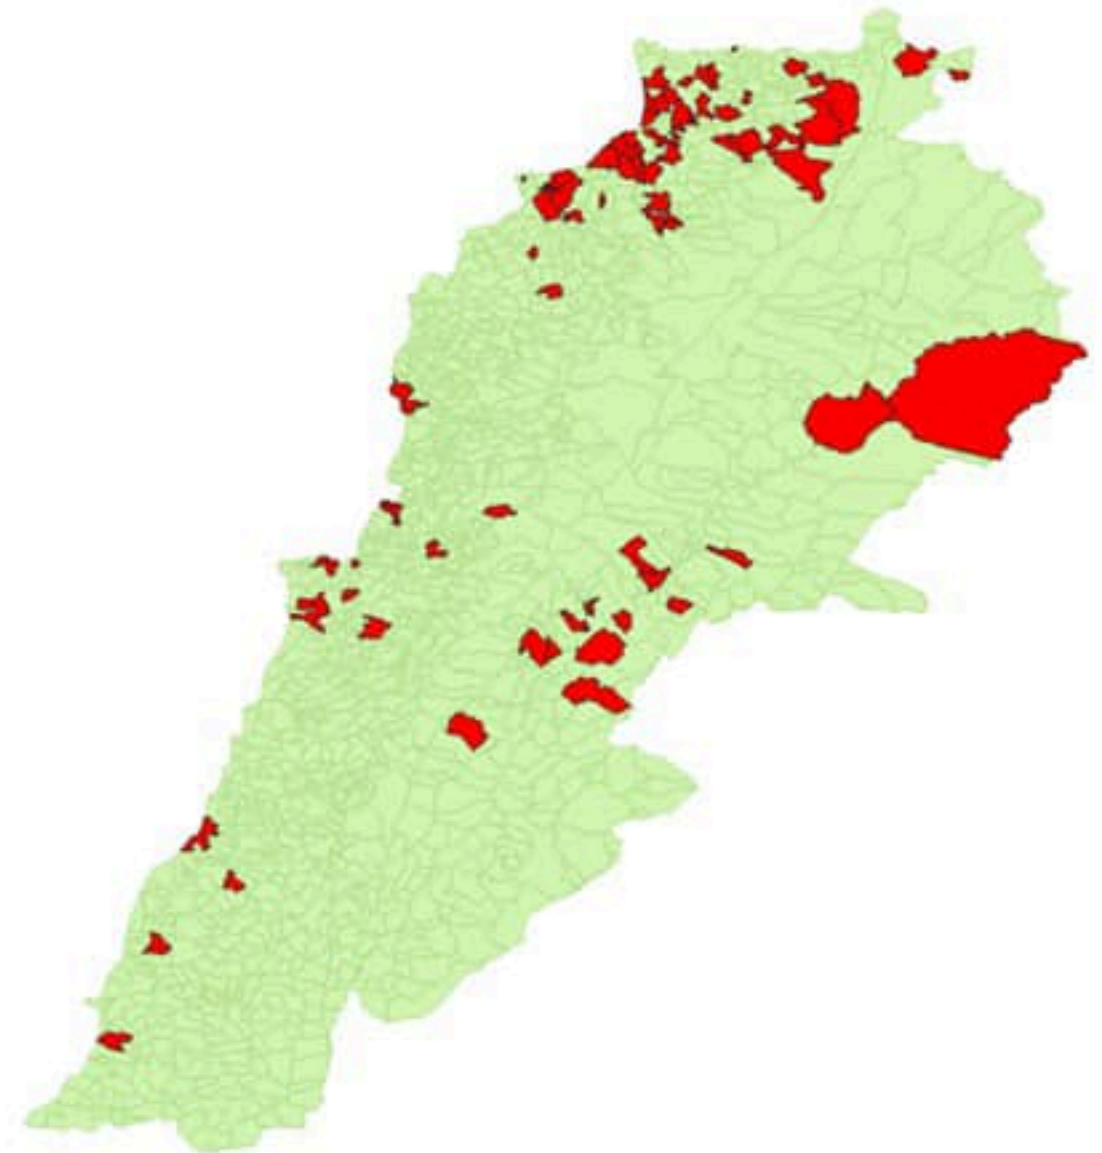

Figures in table are subject to modification following updates and data correction

Caza	Locality	cases
Akkar	Akkar Atika	1
	Amayer/Ouadi Khaled	1
	Araqa	1
	Bebnine / Abdeh	119
	Beit Haddara	1
	Berqayel	4
	Bezrina	1
	Bireh	2
	Cheikh Ayache / Abboudieh	3
	Fneydek	2
	Halba	1
	Hayssa	1
	Hoeuich	3
	Jdeidat Qaytee	2
	Kfar Harra	2
	Kfar Melki	1
	Kneisset Hnaider	1
	Kouachra	1
	Koueikhat	2
	Machha	2
	Majdala	2
	Memneaa	1
	Mhamarah / Nahr Bared	11
	Miniara	3
	Mqyatea	1
	Ouadi Jamous	4
	Qaabrine / Tal Hayat	7
	Qbaiyat	1
	QJayat Akkar	2
	Qobet Chamra	11
	Rahbeh	1
	Saadine	4
	Tell Abbas Charqui	2
Zouq Hosnieh	3	
Aley	Aley	1
	Hay Selloum/Choueifat	1
Baabda	Borj Brajneh	2
	Hadath	1
Baalbeck	Arsal	23
	Khodr	1
	Tamnine Tahta	8
	Temnine Faouqa	1
	Younine	1
Beirut	Mdaouar / Mar Mikhael	1
Jbeil	Amchit	1
	Jbeil	1