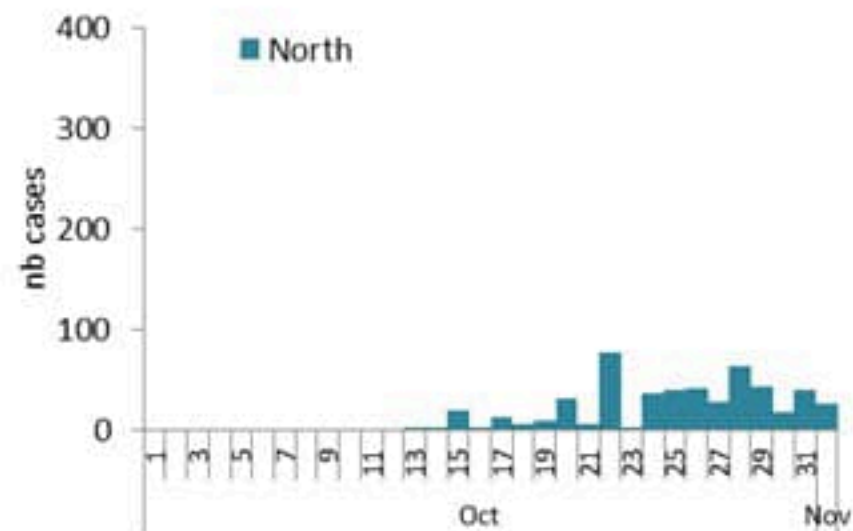

By Outcome (suspected and confirmed)

Cholera Surveillance Report

02 Nov 2022

Call Center
1787

Epicurves by date of reporting
(suspected and confirmed)

Cholera Surveillance Update

02 Nov 2022

By locality (confirmed)
 حسب البلدة (المتبينة)