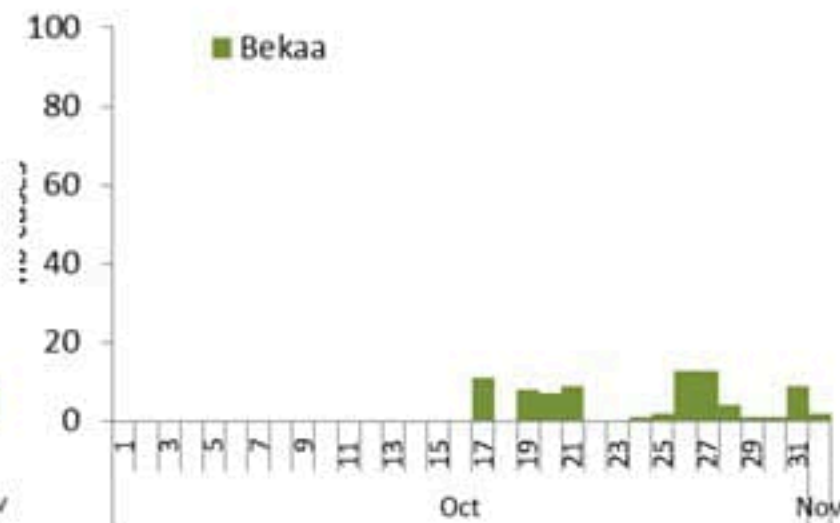

By Outcome (suspected and confirmed)

Cholera Surveillance Report

02 Nov 2022

Call Center
1787

Epicurves by date of reporting
(suspected and confirmed)

Cholera Surveillance Update

02 Nov 2022

By locality (confirmed)
 حسب البلدة (المتبينة)