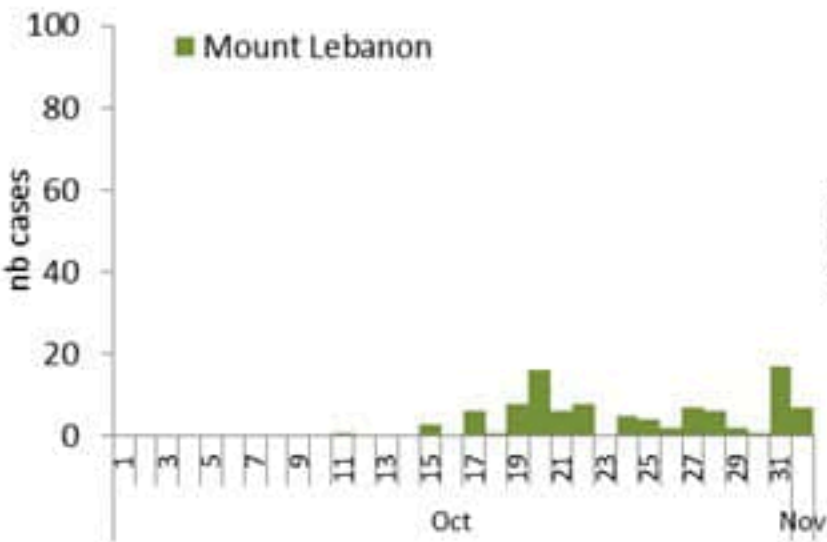

By Outcome (suspected and confirmed)

Cholera Surveillance Report

02 Nov 2022

Call Center
1787

Epicurves by date of reporting
(suspected and confirmed)

Cholera Surveillance Update

02 Nov 2022

By locality (confirmed)
 حسب البلدة (المتبينة)