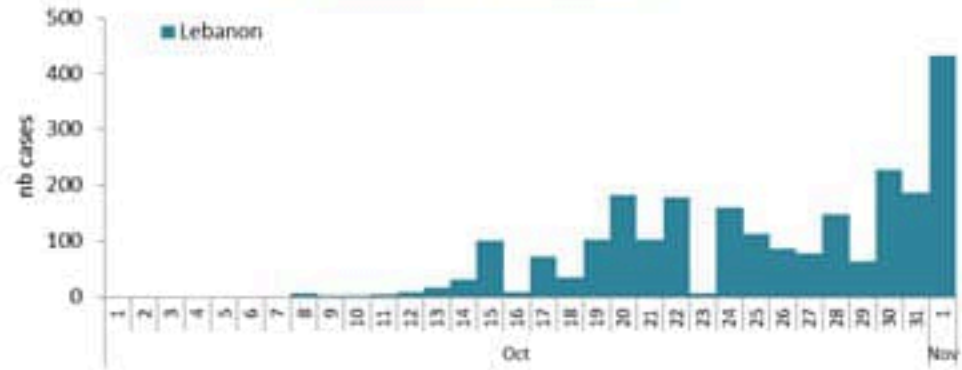

02 Nov 2022

Call Center
1787

All cases (suspected and confirmed)		Confirmed Cases past 24 hours		Deaths (confirmed)	
New	Cumulative	New	Cumulative	New	Cumulative
366	2255	6	406	1	18

By Presence of Illness (suspected and confirmed)

Total occupied beds
(suspected/confirmed)
101

By date of report (suspected and confirmed)

By Hospital Admission (suspected and confirmed)

By locality (confirmed cases)

By age group (suspected and confirmed cases)