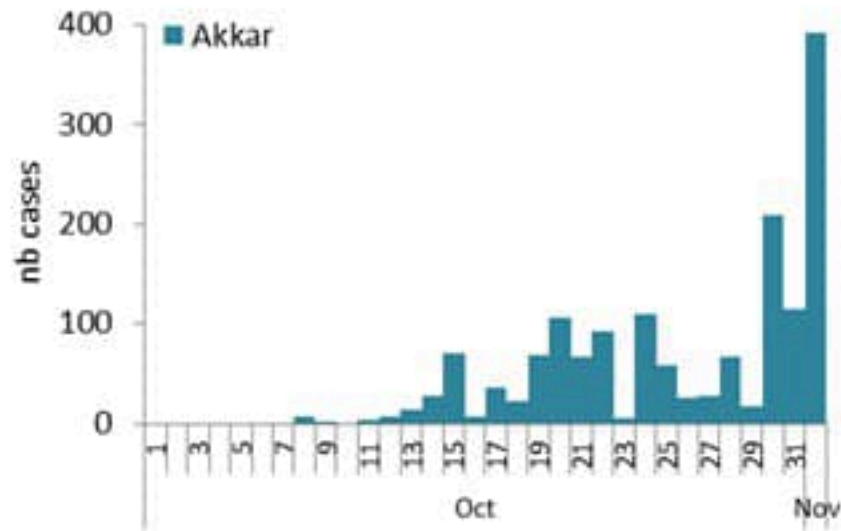

By Outcome (suspected and confirmed)

Cholera Surveillance Report

02 Nov 2022

Call Center
1787

Epicurves by date of reporting
(suspected and confirmed)

Cholera Surveillance Update

02 Nov 2022

By locality (confirmed)
 حسب البلدة (المتبينة)

Figures in table are subject to modification following updates and data correction

Caza	Locality	cases
Akkar	Akkar Atika	1
	Amayer/Ouadi Khaled	1
	Araqa	1
	Bebnine / Abdeh	119
	Beit Haddara	1
	Berqayel	4
	Bezrina	1
	Bireh	2
	Cheikh Ayache / Abboudieh	3
	Fneydek	2
	Halba	1
	Hayssa	1
	Hoeuich	3
	Jdeidat Qaytee	2
	Kfar Harra	2
	Kfar Melki	1
	Kneisset Hnaider	1
	Kouachra	1
	Koueikhat	2
	Machha	2
	Majdala	2
	Memneaa	1
	Mhamarah / Nahr Bared	11
	Miniara	3
	Mqyatea	1
	Ouadi Jamous	4
	Qaabrine / Tal Hayat	7
	Qbaiyat	1
	QJayat Akkar	2
	Qobet Chamra	11
	Rahbeh	1
	Saadine	4
	Tell Abbas Charqui	2
Zouq Hosnieh	3	
Aley	Aley	1
	Hay Selloum/Choueifat	1
Baabda	Borj Brajneh	2
	Hadath	1
Baalbeck	Arsal	23
	Khodr	1
	Tamnine Tahta	8
	Temnine Faouqa	1
	Younine	1
Beirut	Mdaouar / Mar Mikhael	1
Jbeil	Amchit	1
	Jbeil	1