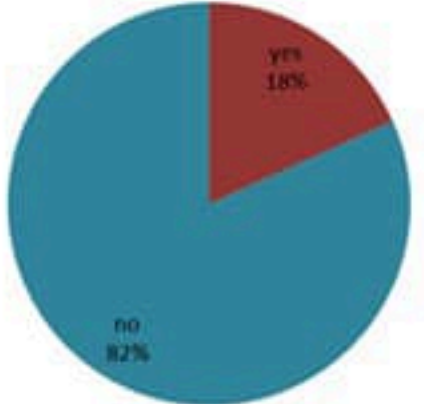

02 Nov 2022

Call Center
1787

All cases (suspected and confirmed)		Confirmed Cases past 24 hours		Deaths (confirmed)	
New	Cumulative	New	Cumulative	New	Cumulative
366	2255	6	406	1	18

By Presence of Illness (suspected and confirmed)

Total occupied beds
(suspected/confirmed)
101

By date of report (suspected and confirmed)

By Hospital Admission (suspected and confirmed)

By locality (confirmed cases)

By age group (suspected and confirmed cases)