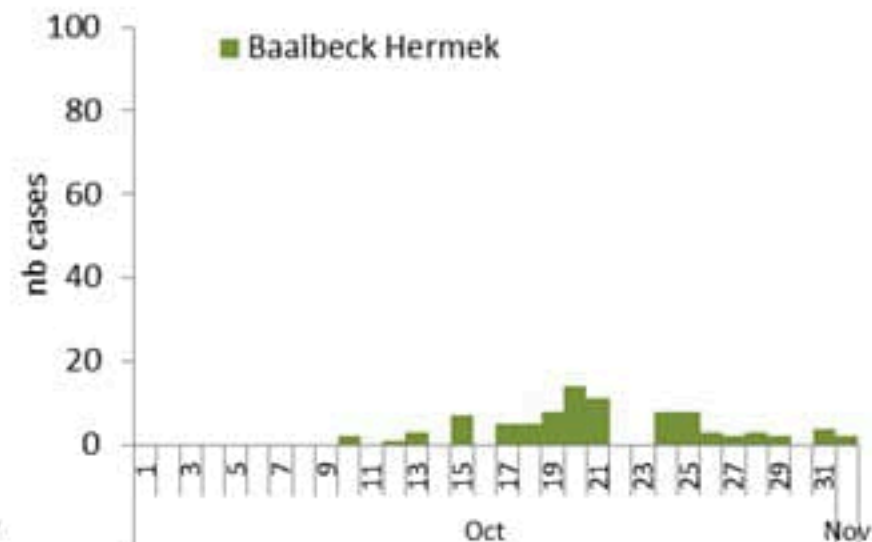

By Outcome (suspected and confirmed)

Cholera Surveillance Report

02 Nov 2022

Call Center
1787

Epicurves by date of reporting
(suspected and confirmed)

Cholera Surveillance Update

02 Nov 2022

By locality (confirmed)
 حسب البلدة (المتبينة)