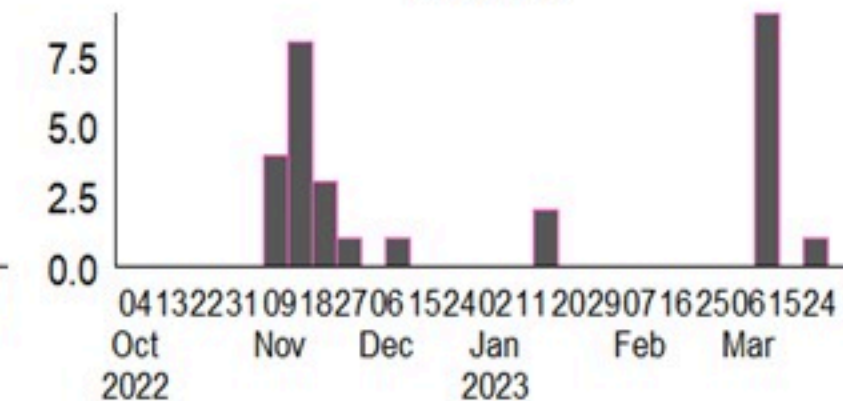

Baalbek-Hermel

South

Mount Lebanon

El Nabatieh

Incident Date

Cholera Surveillance Update

2 Apr 2023

Cumulative Attack Rate per 100,000 (suspected and confirmed)