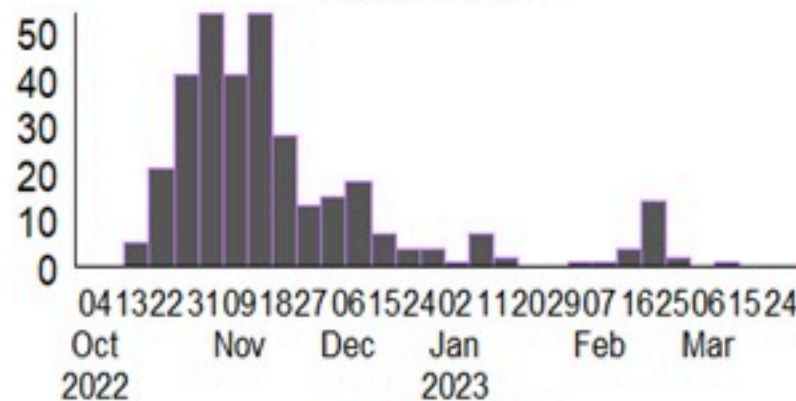

Mount Lebanon