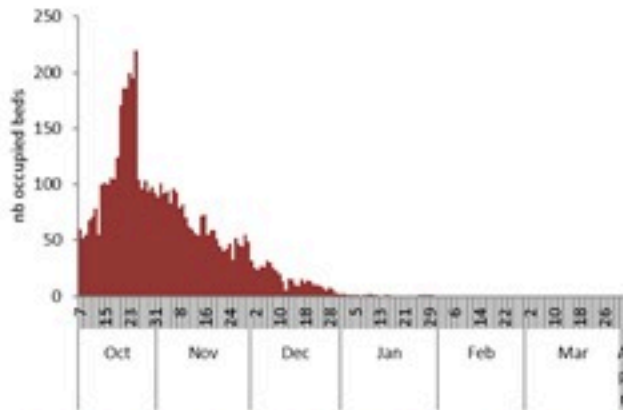

حسب البلدة
(للحالات المثبتة)

Cholera Surveillance Report

2 Apr 2023

Call Centers
 1760 (Red Cross)
 1787 (MOPH)

All cases (suspected and confirmed)		Confirmed Cases		Deaths (confirmed)	
New (past 24 h)	Cumulative	New (past 24 h)	Cumulative	New	Cumulative
3	7215	0	671	0	23

By Sex
(suspected and confirmed)

Occupied hospital beds
(suspected and confirmed)

By date of report
(suspected and confirmed)

By Hospital Admission
(suspected and confirmed)

By locality (confirmed cases)

By age group
(suspected and confirmed cases)