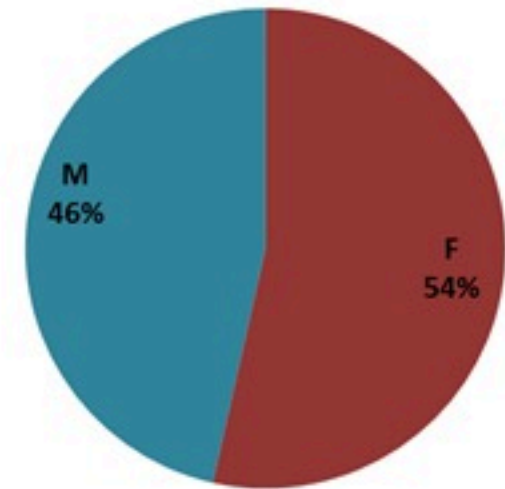

حسب البلدة
(للحالات المثبتة)

Cholera Surveillance Report

2 Apr 2023

Call Centers
 1760 (Red Cross)
 1787 (MOPH)

All cases (suspected and confirmed)		Confirmed Cases		Deaths (confirmed)	
New (past 24 h)	Cumulative	New (past 24 h)	Cumulative	New	Cumulative
3	7215	0	671	0	23

By Sex
(suspected and confirmed)

Occupied hospital beds
(suspected and confirmed)

By date of report
(suspected and confirmed)

By Hospital Admission
(suspected and confirmed)

By locality (confirmed cases)

By age group
(suspected and confirmed cases)