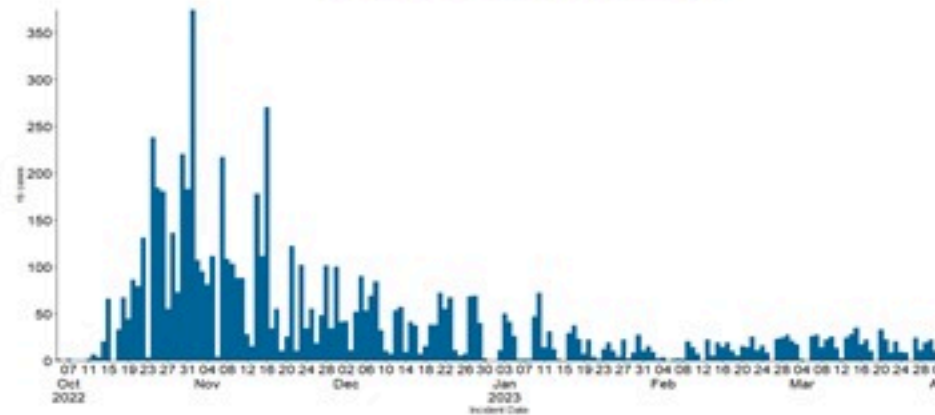

حسب البلدة
(للحالات المثبتة)

Cholera Surveillance Report

2 Apr 2023

Call Centers
 1760 (Red Cross)
 1787 (MOPH)

All cases (suspected and confirmed)		Confirmed Cases		Deaths (confirmed)	
New (past 24 h)	Cumulative	New (past 24 h)	Cumulative	New	Cumulative
3	7215	0	671	0	23

By Sex
(suspected and confirmed)

Occupied hospital beds
(suspected and confirmed)

By date of report
(suspected and confirmed)

By Hospital Admission
(suspected and confirmed)

By locality (confirmed cases)

By age group
(suspected and confirmed cases)