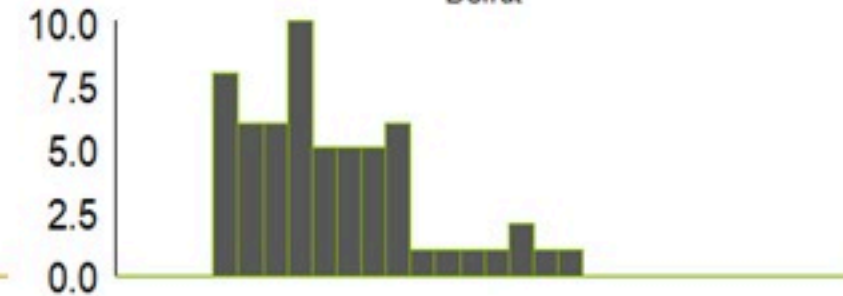

By Outcome
(suspected and confirmed)

Cholera Surveillance Report

2 Apr 2023

Epicurves by date of reporting by province
(suspected and confirmed)

Akkar

Bekaa

Beirut

North