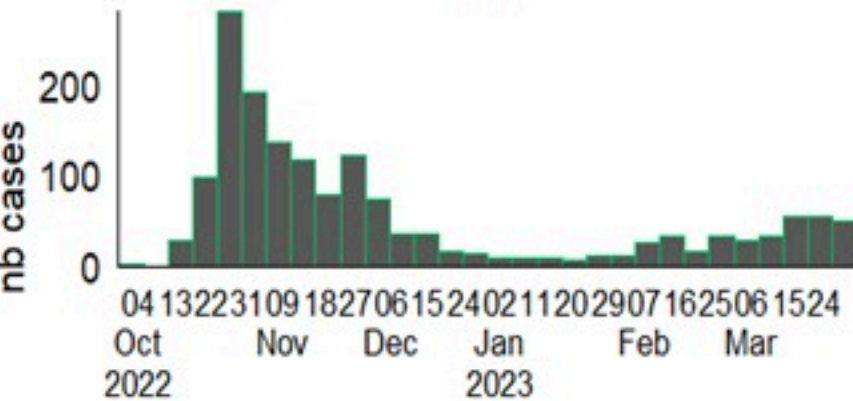

By Sex
(suspected and confirmed)

Occupied hospital beds
(suspected and confirmed)

By date of report
(suspected and confirmed)

By Hospital Admission
(suspected and confirmed)

By locality (confirmed cases)

By age group
(suspected and confirmed cases)

By Outcome
(suspected and confirmed)

Cholera Surveillance Report

2 Apr 2023

Epicurves by date of reporting by province
(suspected and confirmed)

Akkar

Bekaa

Beirut

North