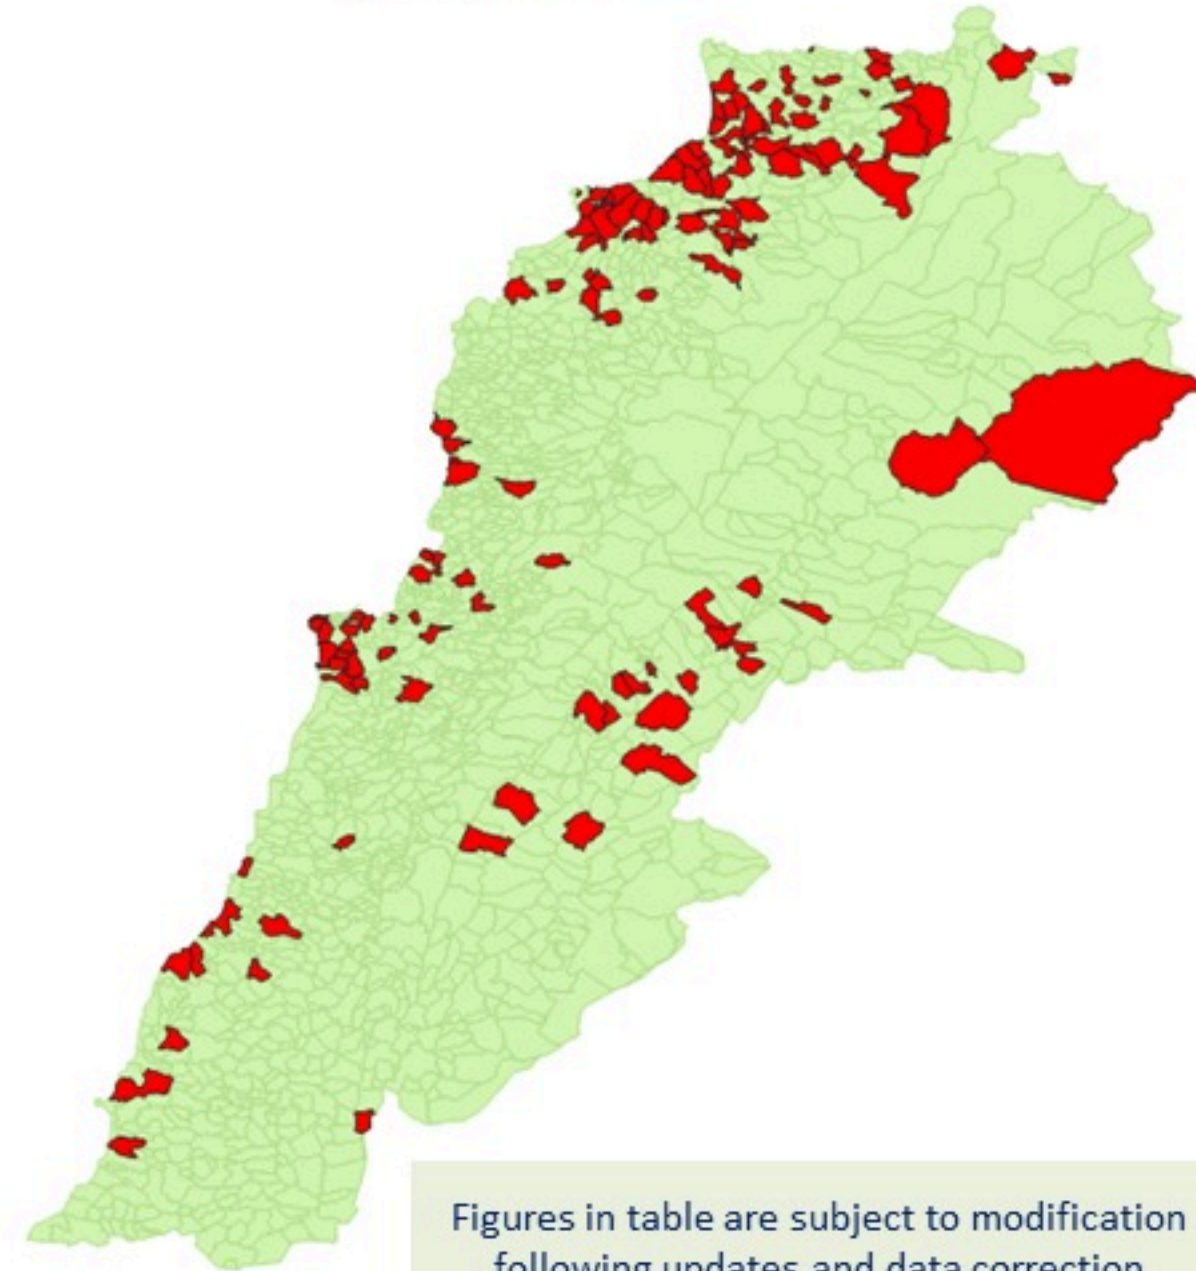

Cholera Surveillance Update 2 Apr 2023

By locality (confirmed)
حسب البلدة (المتتبطة)

Figures in table are subject to modification following updates and data correction

Caza	Locality	cases	Caza	Locality	cases		
Akkar	Akkar Atika	1	Kiswan	Aintouna	1		
	Amayer/Quadi Khaled	1		Balfounh	1		
	Arqa / Marlayet Haddara	2		Bqawzuta	7		
	Bebnine / Baddoua	16		Ghair	2		
	Beit Hajj/Koucha/Khreibit Jindi	1		Jounieh Ghadir	4		
	Bergayel	1		Jounieh Sabra	4		
	Bezbina	1		Yahchouch	1		
	Birch	2		Zouk Mosbeh	3		
	Bqerzia	1		Kouna	Aaba	1	
	Cheikh Ayache / Chir Hmairine	1			Aufdiq	1	
	Dahr Qambar /Hokr Qatteh	1			Basa	1	
	Dabadab	1	Bsama		1		
	Dinbou	2	Dahr Ain / Ras Masqua		1		
	Fneydek	1	Rachdibbine		1		
	Halba	1	Kfar Aqa		1		
	Hayssa	1	Aadayssah		1		
	Hocouich	1	Marjoun		Biklaya	1	
	Jdeidat Qaytee	1			Broummata	1	
	Kfar Harra	4		Bsalim	1		
	Kfar Melki	1		Daruna/Borj Hammoud	2		
	Khane Hayat	1		Mansourieh	3		
	Khirbet Char	2		Zalqa	1		
	Kneisset Hnaldar	1		Minieh Danieh	Aadoua	1	
	Kouachra	1	Assoun		4		
	Koukikhat	2	Ain El Timh		1		
	Machha	2	Bahsa		1		
	Majdala	1	Bakhaoum		4		
	Memneaa	1	Bhanine / Zouk Bhanine		7		
	Mhamarah / Nahr Bared / Abdeh	22	Btamar		6		
	Minlara	1	Douniya		1		
	Mqyatea	1	Kfar Chollane		2		
	Ouadi Jamous	11	Kfar Habou		1		
	Qaabrine / Tal Hayat	1	Makubta		2		
	Qbalyat	1	Minieh		18		
	Qlayat Akkar	2	Qouatiyeh		1		
Qobet Chamra	17	Qatime	3				
Rahbeh	1	Rihanieh	35				
Ransiyeh / Deir Dalloum	1	Sir Dannieh	5				
Saadine	4	Saïda	Aanqoun		1		
Tell Abbas Charqui	2		Bissariyeh		4		
Tieil	1		Ghazieh	2			
Zouq Haddara	1		Khawayeb	3			
Zouq Hosnieh	1		Saïda	1			
Aley	Aley		1	Sawand	1		
	Hay Selloum/Chouifat		1	Sour	Abbasiyeh	1	
Baalbek	Arsal	27	Deir Qaroun Ain		4		
	Kfar Dabache	2	Tripoli	Badawi	16		
	Khodr	2		Mina	7		
	Temnine Faouqa	1		Qobbah	21		
	Temnine Tahta	1		Tripoli Bab Raml	1		
	Younine	1		Tripoli Gardans	2		
	Batroun	Chikka		2	Tripoli Haddadine	1	
Achrafieh		2		Tripoli Nouri	1		
Ain Miralssch		1		Tripoli Souayqa / Jsrain	3		
Hamra		1		Tripoli Tabbaneh	21		
Mdaouar / Mar Mikhael		1		Tripoli Zaitoun	15		
Beirut	Msaïtbeh	1	West Beqaa	Kamel Jaruz	1		
	Zaarouriyeh	1		Kufaya	1		
	Chouf	Amchit		2	Saghbine	1	
		Ehmej		2	Zahleh	Aali Nahri	2
		Fidar		1		Bar Elias	2
		Halate	1	Dalhamieh		2	
		Jbeil	1	Harouch Mandra		1	
	Mastita	1	Hawch Omara	7			
	Jbeil	Amchit	2	Zghorta	Majdal Anjar	1	
		Ehmej	2		Qob Elias	9	
Fidar		1	Raait		11		
Halate		1	Saadinayd		11		
Jbeil		1	Talabaya		2		
Mastita		1	Zahleh Madaka		2		
					Zghorta	Aalma	1
						Andeh	1
						Kfar Dhaqous	2
						Majdalya Zghorta	7
			Miriata / Fozur	3			
			Sabwad	1			
			Zghorta	5