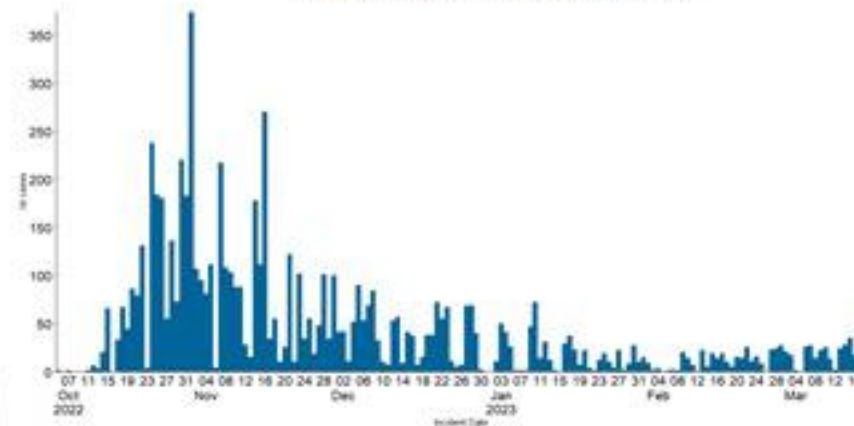

Call Centers
 1760 (Red Cross)
 1787 (MOPH)

All cases (suspected and confirmed)		Confirmed Cases		Deaths (confirmed)	
New (past 24 h)	Cumulative	New (past 24 h)	Cumulative	New	Cumulative
0	7022	0	671	0	23

By Sex
(suspected and confirmed)

Occupied hospital beds
(suspected and confirmed)

By date of report
(suspected and confirmed)

By Hospital Admission
(suspected and confirmed)

By locality (confirmed cases)

By age group
(suspected and confirmed cases)