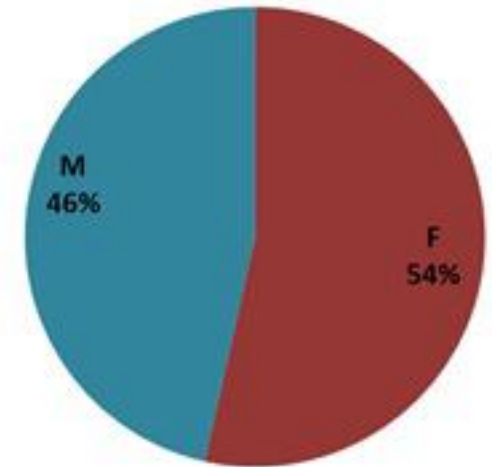

Call Centers
 1760 (Red Cross)
 1787 (MOPH)

All cases (suspected and confirmed)		Confirmed Cases		Deaths (confirmed)	
New (past 24 h)	Cumulative	New (past 24 h)	Cumulative	New	Cumulative
0	7022	0	671	0	23

By Sex
(suspected and confirmed)

Occupied hospital beds
(suspected and confirmed)

By date of report
(suspected and confirmed)

By Hospital Admission
(suspected and confirmed)

By locality (confirmed cases)

By age group
(suspected and confirmed cases)