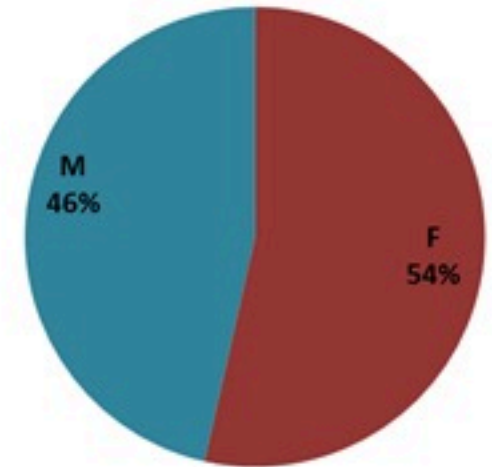

حسب البلدة
(للحالات المثبتة)

Cholera Surveillance Report

22 Feb 2023

Call Centers
 1760 (Red Cross)
 1787 (MOPH)

All cases (suspected and confirmed)		Confirmed Cases		Deaths (confirmed)	
New (past 24 h)	Cumulative	New (past 24 h)	Cumulative	New	Cumulative
14	6576	0	671	0	23

By Sex
(suspected and confirmed)

Occupied hospital beds
(suspected and confirmed)

By date of report
(suspected and confirmed)

By Hospital Admission
(suspected and confirmed)

By locality (confirmed cases)

By age group
(suspected and confirmed cases)