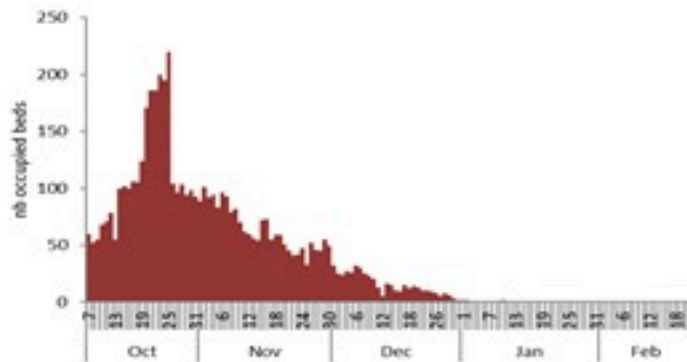

حسب البلدة
(للحالات المثبتة)

Cholera Surveillance Report

22 Feb 2023

Call Centers
 1760 (Red Cross)
 1787 (MOPH)

All cases (suspected and confirmed)		Confirmed Cases		Deaths (confirmed)	
New (past 24 h)	Cumulative	New (past 24 h)	Cumulative	New	Cumulative
14	6576	0	671	0	23

By Sex
(suspected and confirmed)

Occupied hospital beds
(suspected and confirmed)

By date of report
(suspected and confirmed)

By Hospital Admission
(suspected and confirmed)

By locality (confirmed cases)

By age group
(suspected and confirmed cases)