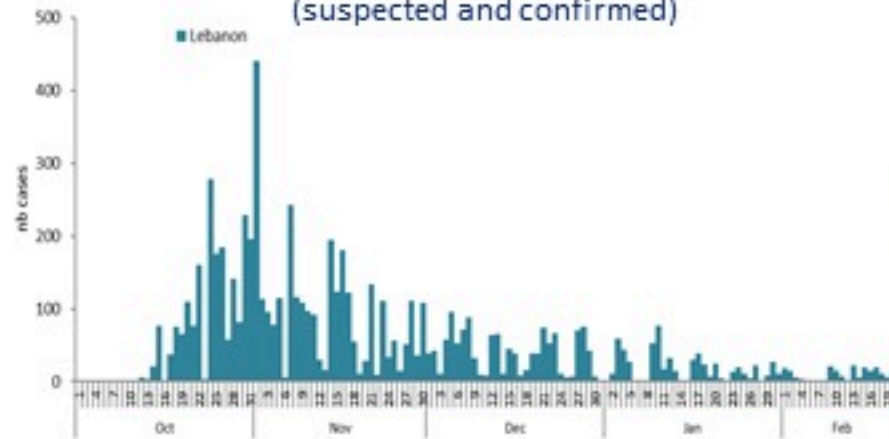

حسب البلدة
(للحالات المثبتة)

Cholera Surveillance Report

22 Feb 2023

Call Centers
 1760 (Red Cross)
 1787 (MOPH)

All cases (suspected and confirmed)		Confirmed Cases		Deaths (confirmed)	
New (past 24 h)	Cumulative	New (past 24 h)	Cumulative	New	Cumulative
14	6576	0	671	0	23

By Sex
(suspected and confirmed)

Occupied hospital beds
(suspected and confirmed)

By date of report
(suspected and confirmed)

By Hospital Admission
(suspected and confirmed)

By locality (confirmed cases)

By age group
(suspected and confirmed cases)